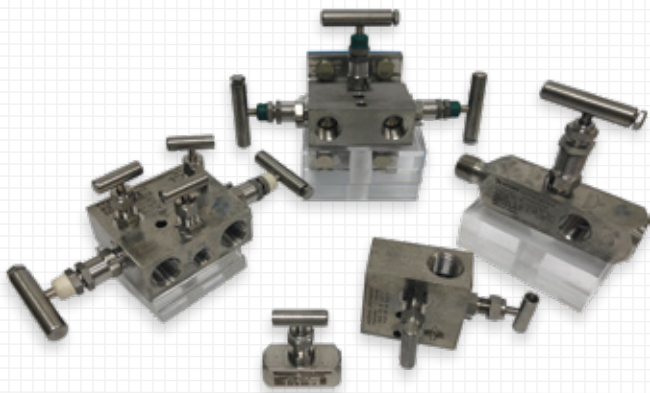

AT Controls/Triac

- Ball valves
- Pneumatic and electric actuators

Malema

- Flow switches
- Meters
- Rotometers

McDaniel

- Pressure gauges
- Vacuum to 60,000 PSIG
- Subsea pressure gauges

Anderson Greenwood

- Hand Valves
- Gauge Valves
- Manifolds and Instrument Enclosure Systems

Superlok i-fitting

- Tube & instrument fitting
- Tubing
- Ball & needle valves

SVF

- Ball valves
- Actuators
- Control accessories