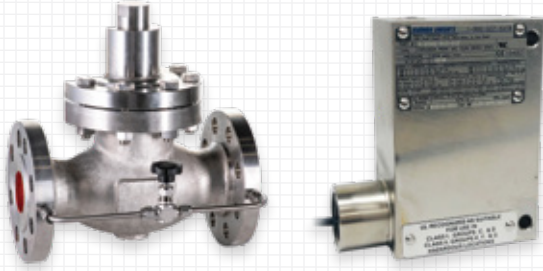

Sierra Monitor, a MSA company

- Gas Detection
- Catalytic Bead/Infrared
- Electrochemical
- Flame Detection - Open path
- Control Systems

3B Filters, Inc.

- Liquid, gas, specialty inline and "T" type filters
- Pressures up to 40,000 PSIG to 400° F
- Comprehensive element interchanges available

AT Controls/Triac

- Ball valves
- Pneumatic and electric actuators

Malema

- Flow switches
- Meters
- Rotometers

McDaniel

- Pressure gauges
- Vacuum to 60,000 PSIG
- Subsea pressure gauges

Anderson Greenwood

- Hand Valves
- Gauge Valves
- Manifolds and Instrument Enclosure Systems

Superlok i-fitting

- Tube & instrument fitting
- Tubing
- Ball & needle valves

SVF

- Ball valves
- Actuators
- Control accessories