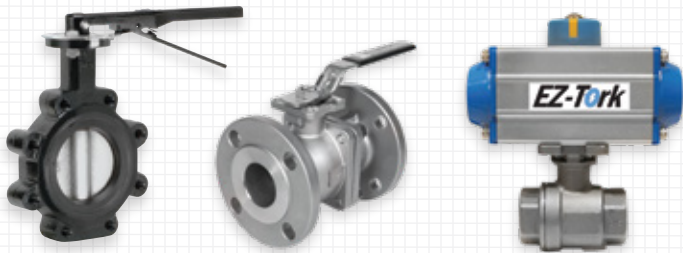

AT Controls/Triac

- Ball valves
- Pneumatic and electric actuators

Malema

- Flow switches
- Meters
- Rotometers

McDaniel

- Pressure gauges
- Vacuum to 60,000 PSIG
- Subsea pressure gauges

Anderson Greenwood

- Hand Valves
- Gauge Valves
- Manifolds and Instrument Enclosure Systems

Superlok i-fitting

- Tube & instrument fitting
- Tubing
- Ball & needle valves

SVF

- Ball valves
- Actuators
- Control accessories

Zook Rupture Disks

- Holders
- Gaskets
- Burst Sensors
- Alarm Monitoring Systems
- Transportation and Sanitary Disks
- Explosion Vent Panels
- Extruder Barrels

OTHER PRODUCTS

Steam Condensate Pumps

D/P Gauges & Flow Meters