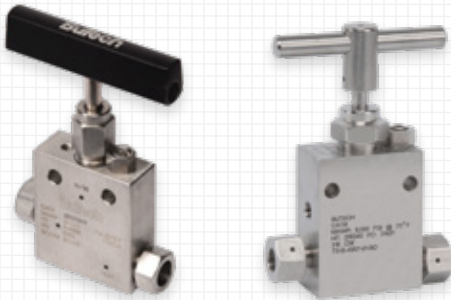

Tescom

- Regulators and valves
- Pressure reducing and backpressure
- Pressures to 30,000 psi
- Electropneumatic controllers

Haskel

- Liquid pumps to 100,000 psi
- Gas booster to 39,000 psi
- Relief valves
- Air pilot switches and valves

Butech

- High pressure needle and ball valves
- Fittings, tubing and actuated valves
- Pressures up to 150,000 psi
- Subsea ball valves

ITT Neo-Dyn

- Pressure & Temperature switches
- Belleville Disk Technology
- Snap acting, repeatable, reliable
- Low pressure, High pressure, Vacuum
- Field adjustable & Factory set